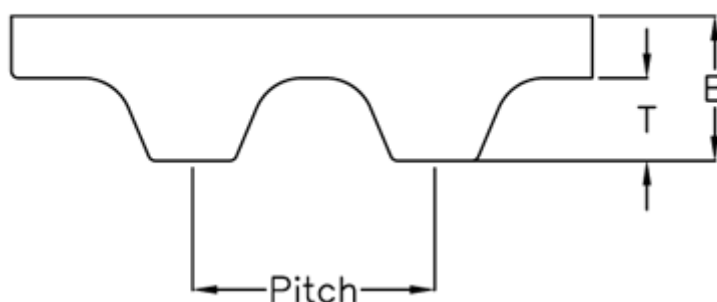

Article number: 602776210283

Description: Gates Timing Belt Synchropower PU 8 T2.5 285

Measures

Height B mm	= 1.3
Height T mm	= 0.7
Length	= 285
Number of teeth	= 114
Pitch	= 2.5
Type	= PU 8 T2,5 285
Width	= 8